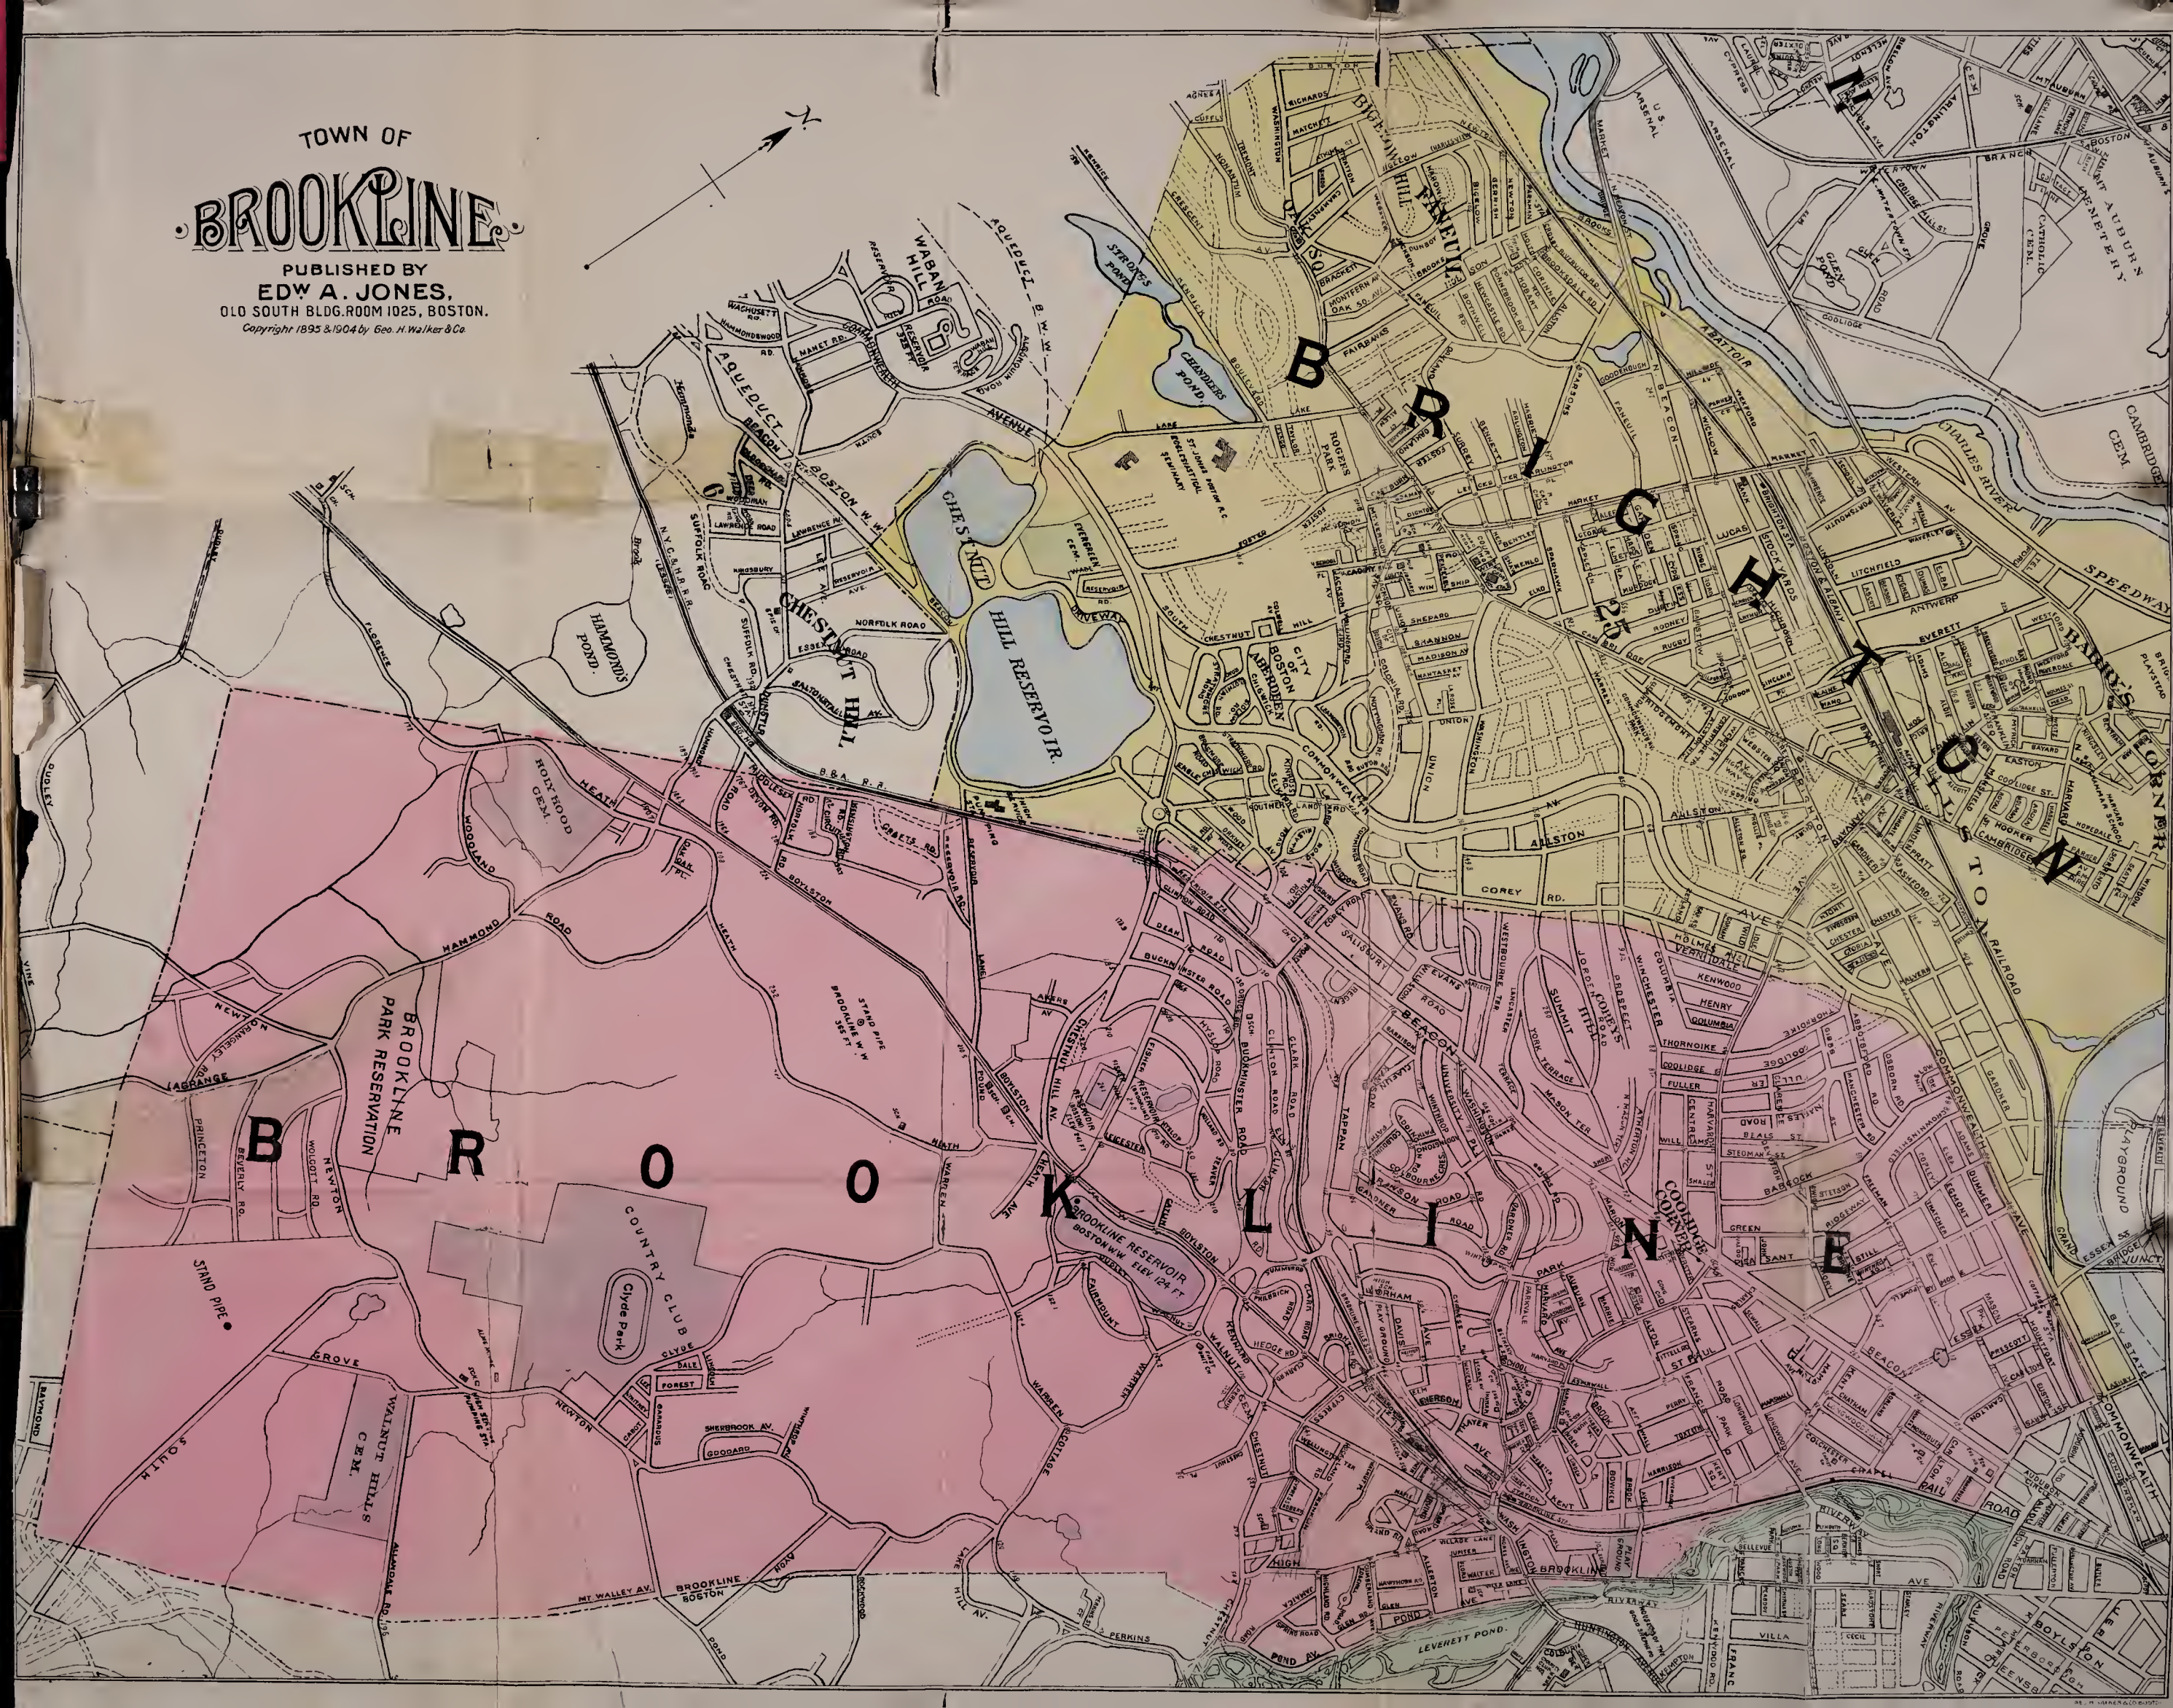

TOWN OF
BROOKLINE

PUBLISHED BY
EDW. A. JONES,
OLD SOUTH BLDG. ROOM 1025, BOSTON.
Copyright 1895 & 1904 by Geo. H. Walker & Co.